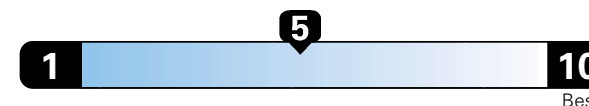

ALFA ROMEO GIULIA AWD

2019 MODEL YEAR

THIS VEHICLE IS MANUFACTURED TO MEET SPECIFIC UNITED STATES REQUIREMENTS. THIS VEHICLE IS NOT MANUFACTURED FOR SALE OR REGISTRATION OUTSIDE OF THE UNITED STATES.

MANUFACTURER'S SUGGESTED RETAIL PRICE OF THIS MODEL INCLUDING DEALER PREPARATION

Base Price: $40,295