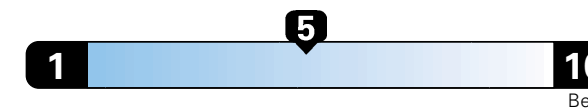

ALFA ROMEO GIULIA AWD

2019 MODEL YEAR

THIS VEHICLE IS MANUFACTURED TO MEET SPECIFIC UNITED STATES REQUIREMENTS. THIS VEHICLE IS NOT MANUFACTURED FOR SALE OR REGISTRATION OUTSIDE OF THE UNITED STATES.

MANUFACTURER'S SUGGESTED RETAIL PRICE OF THIS MODEL INCLUDING DEALER PREPARATION

Base Price: **$40,295**

ALFA GIULIA AWD
Exterior Color: Alfa White Exterior Paint
Interior Color: Black / Red Interior Colors
Interior: Leather Seats
Engine: 2.0L 280HP Turbocharged I4 Engine
Transmission: 8-Speed Automatic Transmission
STANDARD EQUIPMENT (UNLESS REPLACED BY OPTIONAL EQUIPMENT)
FUNCTIONAL/SAFETY FEATURES

Dual Advanced Front Airbags
Supplemental Side-Curtain Front and Rear Airbags
LATCH Ready Child Seat Anchor System
Rear Back-Up Camera
Rear Parking Assist Sensors
Passive Entry / Keyless Go™
Remote-Start System
Stop / Start System
Alfa DNA Drive Mode System
Sport Suspension
Carbon Fiber Drive Shaft
Cruise Control
Power Folding Heated Mirrors
Rain-Sensitive Windshield Wipers
Universal Garage-Door Opener
Remote Trunk Lid Release

INTERIOR FEATURES
6.5-Inch AM / FM Radio with Bluetooth®
Apple CarPlay®
Google Android Auto™
Bluetooth® Handsfree Phone and Audio
Cluster 7.0-Inch TFT Color Display
8-Speaker Audio System
USB Media Input Hub w/ Aux
12-Volt Center Console Power Outlet
Leather-Wrapped Steering Wheel
Steering Wheel Mounted Audio Controls
Power Adjust 6-Way Driver Seat
Power Adjust 6-Way Front Passenger Seat
Power 4-Way Driver Lumbar Adjust
Power 4-Way Passenger Lumbar Adjust
Driver Seat Memory
40 / 20 / 40 Rear Seat with Ski Pass-Through
Alfa Romeo Bright Door Sills
Ambient Lighting Package
Auto-Dimming Rear View Inside Mirror
A/C Auto Temperature Control w/ Dual Zone Control
Driver Side Instrument Panel Storage Bin