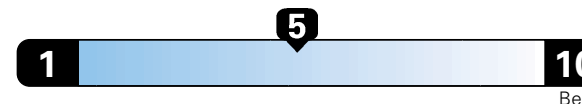

ALFA ROMEO GIULIA SPORT AWD

2019 MODEL YEAR

THIS VEHICLE IS MANUFACTURED TO MEET SPECIFIC UNITED STATES REQUIREMENTS. THIS VEHICLE IS NOT MANUFACTURED FOR SALE OR REGISTRATION OUTSIDE OF THE UNITED STATES.

MANUFACTURER'S SUGGESTED RETAIL PRICE OF THIS MODEL INCLUDING DEALER PREPARATION

Base Price: $40,195

ALFA GIULIA AWD

Exterior Color: Alfa Rosso (Red) Exterior Paint

Interior Color: Black Interior Color

Interior: Leather Seats

Engine: 2.0L 280HP Turbocharged I4 Engine

Transmission: 8-Speed Automatic Transmission

STANDARD EQUIPMENT (UNLESS REPLACED BY OPTIONAL EQUIPMENT)

FUNCTIONAL/SAFETY FEATURES

- Dual Advanced Front Airbags
- Supplemental Side-Curtain Front and Rear Airbags
- LATCH Ready Child Seat Anchor System
- Rear Back-Up Camera
- Rear Parking Assist Sensors
- Passive Entry / Keyless Go™
- Remote-Start System
- Stop / Start System
- Alfa DNA Drive Mode System
- Sport Suspension
- Carbon Fiber Drive Shaft
- Cruise Control
- Power Folding Heated Mirrors
- Rain-Sensitive Windshield Wipers
- Universal Garage-Door Opener
- Remote Trunk Lid Release

INTERIOR FEATURES

- 6.5-Inch AM / FM Radio with Bluetooth®
- Apple CarPlay®
- Google Android Auto™
- Bluetooth® Handsfree Phone and Audio Cluster
- 7.0-Inch TFT Color Display
- 8-Speaker Audio System
- USB Media Input Hub w/ Aux
- 12-Volt Center Console Power Outlet
- Leather-Wrapped Steering Wheel
- Steering Wheel Mounted Audio Controls
- Power Adjust 6-Way Driver Seat
- Power Adjust 6-Way Front Passenger Seat
- Power 4-Way Driver Lumbar Adjust
- Power 4-Way Passenger Lumbar Adjust
- Driver Seat Memory
- 40 / 20 / 40 Rear Seat with Ski Pass-Through
- Alfa Romeo Bright Door Sills
- Ambient Lighting Package
- Auto-Dimming Rear View Inside Mirror
- A/C Auto Temperature Control w/ Dual Zone Control
- Driver Side Instrument Panel Storage Bin