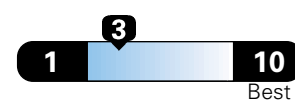

Smog Rating (tailpipe only)

This vehicle emits 348 grams CO2 per mile. The best emits 0 grams per mile (tailpipe only). Producing and distributing fuel also creates emissions; learn more at fuel economy.gov.

Actual results will vary for many reasons, including driving conditions and how you drive and maintain your vehicle. The average new vehicle gets 27 MPG and cost $7,000 to fuel over 5 years. Cost estimates are based on 15,000 miles per year at $3.00 per gallon. MPGe is miles per gasoline gallon equivalent. Vehicle emissions are a significant cause of climate change and smog.

fuel economy.gov

Calculate personalized estimates and compare vehicles