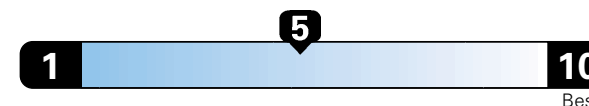

ALFA ROMEO GIULIA AWD

2019 MODEL YEAR

THIS VEHICLE IS MANUFACTURED TO MEET SPECIFIC UNITED STATES REQUIREMENTS. THIS VEHICLE IS NOT MANUFACTURED FOR SALE OR REGISTRATION OUTSIDE OF THE UNITED STATES.

MANUFACTURER'S SUGGESTED RETAIL PRICE OF THIS MODEL INCLUDING DEALER PREPARATION

Base Price: $40,195

ALFA GIULIA AWD
Exterior Color: Alfa Black Exterior Paint
Interior Color: Black / Red Interior Colors
Interior: Leather Seats
Engine: 2.0L 280HP Turbocharged I4 Engine
Transmission: 8-Speed Automatic Transmission
STANDARD EQUIPMENT (UNLESS REPLACED BY OPTIONAL EQUIPMENT)
FUNCTIONAL/SAFETY FEATURES

Dual Advanced Front Airbags
Supplemental Side-Curtain Front and Rear Airbags
LATCH Ready Child Seat Anchor System
Rear Back-Up Camera
Rear Parking Assist Sensors
Passive Entry / Keyless Go™
Remote-Start System
Stop / Start System
Alfa DNA Drive Mode System
Sport Suspension
Carbon Fiber Drive Shaft
Cruise Control
Power Folding Heated Mirrors
Rain-Sensitive Windshield Wipers
Universal Garage-Door Opener
Remote Trunk Lid Release

INTERIOR FEATURES
6.5-Inch AM / FM Radio with Bluetooth®
Apple CarPlay®
Google Android Auto™
Bluetooth® Handsfree Phone and Audio
Cluster 7.0-Inch TFT Color Display
8-Speaker Audio System
USB Media Input Hub w/ Aux
12-Volt Center Console Power Outlet
Leather-Wrapped Steering Wheel
Steering Wheel Mounted Audio Controls
Power Adjust 6-Way Driver Seat
Power Adjust 6-Way Front Passenger Seat
Power 4-Way Driver Lumbar Adjust
Power 4-Way Passenger Lumbar Adjust
Driver Seat Memory
40 / 20 / 40 Rear Seat with Ski Pass-Through
Alfa Romeo Bright Door Sills
Ambient Lighting Package
Auto-Dimming Rear View Inside Mirror
A/C Auto Temperature Control w/ Dual Zone Control
Driver Side Instrument Panel Storage Bin