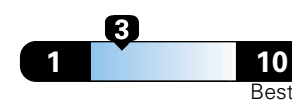

3.8 gallons per 100 miles

You spend
\$1,750
in fuel costs
over 5 years
compared to the
average new vehicle.

Annual fuel cost
\$1,750

Fuel Economy & Greenhouse Gas Rating (tailpipe only)

Smog Rating (tailpipe only)