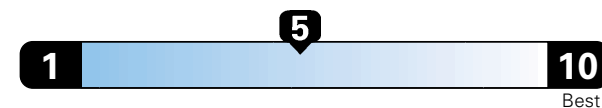

ALFA ROMEO GIULIA SPORT AWD

2019 MODEL YEAR

THIS VEHICLE IS MANUFACTURED TO MEET SPECIFIC UNITED STATES REQUIREMENTS. THIS VEHICLE IS NOT MANUFACTURED FOR SALE OR REGISTRATION OUTSIDE OF THE UNITED STATES.

MANUFACTURER'S SUGGESTED RETAIL PRICE OF THIS MODEL INCLUDING DEALER PREPARATION

Base Price: $40,195

ALFA GIULIA AWD

Exterior Color: Alfa White Exterior Paint

Interior Color: Black Interior Color

Interior: Leather Seats

Engine: 2.0L 280HP Turbocharged I4 Engine

Transmission: 8-Speed Automatic Transmission

STANDARD EQUIPMENT (UNLESS REPLACED BY OPTIONAL EQUIPMENT)

FUNCTIONAL/SAFETY FEATURES

- Dual Advanced Front Airbags
- Supplemental Side-Curtain Front and Rear Airbags
- LATCH Ready Child Seat Anchor System
- Rear Back-Up Camera
- Rear Parking Assist Sensors
- Passive Entry / Keyless Go™
- Remote-Start System
- Stop / Start System
- Alfa DNA Drive Mode System
- Sport Suspension
- Carbon Fiber Drive Shaft
- Cruise Control
- Power Folding Heated Mirrors
- Rain-Sensitive Windshield Wipers
- Universal Garage-Door Opener
- Remote Trunk Lid Release

INTERIOR FEATURES

- 6.5-Inch AM / FM Radio with Bluetooth®
- Apple CarPlay®
- Google Android Auto™
- Bluetooth® Handsfree Phone and Audio
- Cluster 7.0-Inch TFT Color Display
- 8-Speaker Audio System
- USB Media Input Hub w/ Aux
- 12-Volt Center Console Power Outlet
- Leather-Wrapped Steering Wheel
- Steering Wheel Mounted Audio Controls
- Power Adjust 6-Way Driver Seat
- Power Adjust 6-Way Front Passenger Seat
- Power 4-Way Driver Lumbar Adjust
- Power 4-Way Passenger Lumbar Adjust
- Driver Seat Memory
- 40 / 20 / 40 Rear Seat with Ski Pass-Through
- Alfa Romeo Bright Door Sills
- Ambient Lighting Package
- Auto-Dimming Rear View Inside Mirror
- A/C Auto Temperature Control w/ Dual Zone Control
- Driver Side Instrument Panel Storage Bin