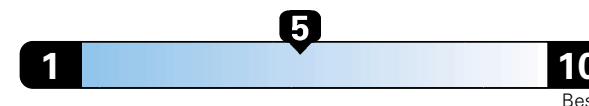

ALFA ROMEO GIULIA AWD

2019 MODEL YEAR

THIS VEHICLE IS MANUFACTURED TO MEET SPECIFIC UNITED STATES REQUIREMENTS. THIS VEHICLE IS NOT MANUFACTURED FOR SALE OR REGISTRATION OUTSIDE OF THE UNITED STATES.

MANUFACTURER'S SUGGESTED RETAIL PRICE OF THIS MODEL INCLUDING DEALER PREPARATION

Base Price: $40,295

ALFA GIULIA AWD

Exterior Color: Alfa Rosso (Red) Exterior Paint

Interior Color: Black Interior Color

Interior: Leather Seats

Engine: 2.0L 280HP Turbocharged I4 Engine

Transmission: 8-Speed Automatic Transmission

STANDARD EQUIPMENT (UNLESS REPLACED BY OPTIONAL EQUIPMENT)

FUNCTIONAL/SAFETY FEATURES

- Dual Advanced Front Airbags
- Supplemental Side-Curtain Front and Rear Airbags
- LATCH Ready Child Seat Anchor System
- Rear Back-Up Camera
- Rear Parking Assist Sensors
- Passive Entry / Keyless Go™
- Remote-Start System
- Stop / Start System
- Alfa DNA Drive Mode System
- Sport Suspension
- Carbon Fiber Drive Shaft
- Cruise Control
- Power Folding Heated Mirrors
- Rain-Sensitive Windshield Wipers
- Universal Garage-Door Opener
- Remote Trunk Lid Release

INTERIOR FEATURES

- 6.5-Inch AM / FM Radio with Bluetooth®
- Apple CarPlay®
- Google Android Auto™
- Bluetooth® Handsfree Phone and Audio
- Cluster 7.0-Inch TFT Color Display
- 8-Speaker Audio System
- USB Media Input Hub w/ Aux
- 12-Volt Center Console Power Outlet
- Leather-Wrapped Steering Wheel
- Steering Wheel Mounted Audio Controls
- Power Adjust 6-Way Driver Seat
- Power Adjust 6-Way Front Passenger Seat
- Power 4-Way Driver Lumbar Adjust
- Power 4-Way Passenger Lumbar Adjust
- Driver Seat Memory
- 40 / 20 / 40 Rear Seat with Ski Pass-Through
- Alfa Romeo Bright Door Sills
- Ambient Lighting Package
- Auto-Dimming Rear View Inside Mirror
- A/C Auto Temperature Control w/ Dual Zone Control
- Driver Side Instrument Panel Storage Bin