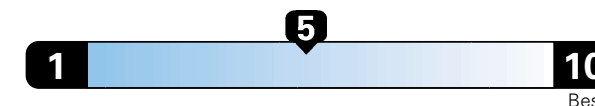

ALFA ROMEO GIULIA AWD

2019 MODEL YEAR

THIS VEHICLE IS MANUFACTURED TO MEET SPECIFIC UNITED STATES REQUIREMENTS. THIS VEHICLE IS NOT MANUFACTURED FOR SALE OR REGISTRATION OUTSIDE OF THE UNITED STATES.

MANUFACTURER'S SUGGESTED RETAIL PRICE OF THIS MODEL INCLUDING DEALER PREPARATION

Base Price: $40,295

ALFA GIULIA AWD
Exterior Color: Misano Blue Metallic Exterior Paint
Interior Color: Black / Tan Interior Colors
Interior: Leather Seats
Engine: 2.0L 280HP Turbocharged I4 Engine
Transmission: 8-Speed Automatic Transmission
STANDARD EQUIPMENT (UNLESS REPLACED BY OPTIONAL EQUIPMENT)
FUNCTIONAL/SAFETY FEATURES

Dual Advanced Front Airbags
Supplemental Side-Curtain Front and Rear Airbags
LATCH Ready Child Seat Anchor System
Rear Back-Up Camera
Rear Parking Assist Sensors
Passive Entry / Keyless Go™
Remote-Start System
Stop / Start System
Alfa DNA Drive Mode System
Sport Suspension
Carbon Fiber Drive Shaft
Cruise Control
Power Folding Heated Mirrors
Rain-Sensitive Windshield Wipers
Universal Garage-Door Opener
Remote Trunk Lid Release

INTERIOR FEATURES
6.5-Inch AM / FM Radio with Bluetooth®
Apple CarPlay®
Google Android Auto™
Bluetooth® Handsfree Phone and Audio
Cluster 7.0-Inch TFT Color Display
8-Speaker Audio System
USB Media Input Hub w/ Aux
12-Volt Center Console Power Outlet
Leather-Wrapped Steering Wheel
Steering Wheel Mounted Audio Controls
Power Adjust 6-Way Driver Seat
Power Adjust 6-Way Front Passenger Seat
Power 4-Way Driver Lumbar Adjust
Power 4-Way Passenger Lumbar Adjust
Driver Seat Memory
40 / 20 / 40 Rear Seat with Ski Pass-Through
Alfa Romeo Bright Door Sills
Ambient Lighting Package
Auto-Dimming Rear View Inside Mirror
A/C Auto Temperature Control w/ Dual Zone Control
Driver Side Instrument Panel Storage Bin