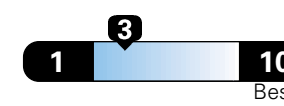

Smog Rating (tailpipe only)

This vehicle emits 348 grams CO2 per mile. The best emits 0 grams per mile (tailpipe only). Producing and distributing fuel also creates emissions; learn more at fuelconomy.gov.

Actual results will vary for many reasons, including driving conditions and how you drive and maintain your vehicle. The average new vehicle gets 27 MPG and cost $7,000 to fuel over 5 years. Cost estimates are based on 15,000 miles per year at $3.00 per gallon. MPGe is miles per gasoline gallon equivalent. Vehicle emissions are a significant cause of climate change and smog.

fuelconomy.gov

Calculate personalized estimates and compare vehicles