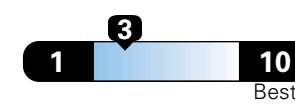

Smog Rating (tailpipe only)

This vehicle emits 348 grams CO2 per mile. The best emits 0 grams per mile (tailpipe only). Producing and distributing fuel also creates emissions; learn more at fuel economy.gov.

Actual results will vary for many reasons, including driving conditions and how you drive and maintain your vehicle. The average new vehicle gets 27 MPG and cost $7,000 to fuel over 5 years. Cost estimates are based on 15,000 miles per year at $3.00 per gallon. MPGe is miles per gasoline gallon equivalent. Vehicle emissions are a significant cause of climate change and smog.

fuel economy.gov

Calculate personalized estimates and compare vehicles