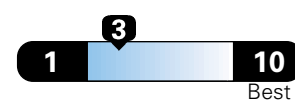

Smog Rating (tailpipe only)

This vehicle emits 348 grams CO2 per mile. The best emits 0 grams per mile (tailpipe only). Producing and distributing fuel also creates emissions; learn more at fuelconomy.gov.

Actual results will vary for many reasons, including driving conditions and how you drive and maintain your vehicle. The average new vehicle gets 27 MPG and cost $7,000 to fuel over 5 years. Cost estimates are based on 15,000 miles per year at $3.00 per gallon. MPGe is miles per gasoline gallon equivalent. Vehicle emissions are a significant cause of climate change and smog.

fuelconomy.gov

Calculate personalized estimates and compare vehicles