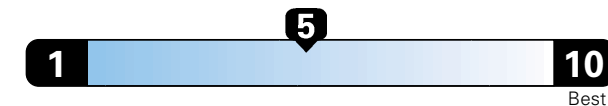

ALFA ROMEO GIULIA AWD

2019 MODEL YEAR

THIS VEHICLE IS MANUFACTURED TO MEET SPECIFIC UNITED STATES REQUIREMENTS. THIS VEHICLE IS NOT MANUFACTURED FOR SALE OR REGISTRATION OUTSIDE OF THE UNITED STATES.

MANUFACTURER'S SUGGESTED RETAIL PRICE OF THIS MODEL INCLUDING DEALER PREPARATION

Base Price: **$40,195**

ALFA GIULIA AWD
Exterior Color: Montecarlo Blue Metallic Exterior Paint
Interior Color: Black / Tan Interior Colors
Interior: Leather Seats
Engine: 2.0L 280HP Turbocharged I4 Engine
Transmission: 8-Speed Automatic Transmission
STANDARD EQUIPMENT (UNLESS REPLACED BY OPTIONAL EQUIPMENT)
FUNCTIONAL/SAFETY FEATURES

- Dual Advanced Front Airbags
- Supplemental Side-Curtain Front and Rear Airbags
- LATCH Ready Child Seat Anchor System
- Rear Back-Up Camera
- Rear Parking Assist Sensors
- Passive Entry / Keyless Go™
- Remote-Start System
- Stop / Start System
- Alfa DNA Drive Mode System
- Sport Suspension
- Carbon Fiber Drive Shaft
- Cruise Control
- Power Folding Heated Mirrors
- Rain-Sensitive Windshield Wipers
- Universal Garage-Door Opener
- Remote Trunk Lid Release

INTERIOR FEATURES

- 6.5-Inch AM / FM Radio with Bluetooth®
- Apple CarPlay®
- Google Android Auto™
- Bluetooth® Handsfree Phone and Audio
- Cluster 7.0-Inch TFT Color Display
- 8-Speaker Audio System
- USB Media Input Hub w/ Aux
- 12-Volt Center Console Power Outlet
- Leather-Wrapped Steering Wheel
- Steering Wheel Mounted Audio Controls
- Power Adjust 6-Way Driver Seat
- Power Adjust 6-Way Front Passenger Seat
- Power 4-Way Driver Lumbar Adjust
- Power 4-Way Passenger Lumbar Adjust
- Driver Seat Memory
- 40 / 20 / 40 Rear Seat with Ski Pass-Through
- Alfa Romeo Bright Door Sills
- Ambient Lighting Package
- Auto-Dimming Rear View Inside Mirror
- A/C Auto Temperature Control w/ Dual Zone Control
- Driver Side Instrument Panel Storage Bin