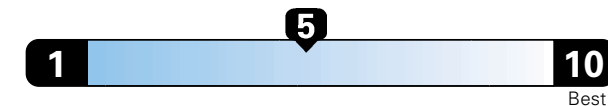

ALFA ROMEO GIULIA SPORT AWD

2019 MODEL YEAR

THIS VEHICLE IS MANUFACTURED TO MEET SPECIFIC UNITED STATES REQUIREMENTS. THIS VEHICLE IS NOT MANUFACTURED FOR SALE OR REGISTRATION OUTSIDE OF THE UNITED STATES.

MANUFACTURER'S SUGGESTED RETAIL PRICE OF THIS MODEL INCLUDING DEALER PREPARATION

Base Price: $40,195

ALFA GIULIA AWD
Exterior Color: Alfa White Exterior Paint
Interior Color: Black Interior Color
Interior: Leather Seats
Engine: 2.0L 280HP Turbocharged I4 Engine
Transmission: 8-Speed Automatic Transmission

STANDARD EQUIPMENT (UNLESS REPLACED BY OPTIONAL EQUIPMENT)
FUNCTIONAL/SAFETY FEATURES

Dual Advanced Front Airbags
Supplemental Side-Curtain Front and Rear Airbags
LATCH Ready Child Seat Anchor System
Rear Back-Up Camera
Rear Parking Assist Sensors
Passive Entry / Keyless Go™
Remote-Start System
Stop / Start System
Alfa DNA Drive Mode System
Sport Suspension
Carbon Fiber Drive Shaft
Cruise Control
Power Folding Heated Mirrors
Rain-Sensitive Windshield Wipers
Universal Garage-Door Opener
Remote Trunk Lid Release

INTERIOR FEATURES

6.5-Inch AM / FM Radio with Bluetooth®
Apple CarPlay®
Google Android Auto™
Bluetooth® Handsfree Phone and Audio
Cluster 7.0-Inch TFT Color Display
8-Speaker Audio System
USB Media Input Hub w/ Aux
12-Volt Center Console Power Outlet
Leather-Wrapped Steering Wheel
Steering Wheel Mounted Audio Controls
Power Adjust 6-Way Driver Seat
Power Adjust 6-Way Front Passenger Seat
Power 4-Way Driver Lumbar Adjust
Power 4-Way Passenger Lumbar Adjust
Driver Seat Memory
40 / 20 / 40 Rear Seat with Ski Pass-Through
Alfa Romeo Bright Door Sills
Ambient Lighting Package
Auto-Dimming Rear View Inside Mirror
A/C Auto Temperature Control w/ Dual Zone Control
Driver Side Instrument Panel Storage Bin