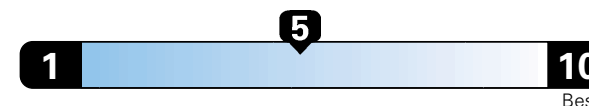

ALFA ROMEO GIULIA AWD

2019 MODEL YEAR

THIS VEHICLE IS MANUFACTURED TO MEET SPECIFIC UNITED STATES REQUIREMENTS. THIS VEHICLE IS NOT MANUFACTURED FOR SALE OR REGISTRATION OUTSIDE OF THE UNITED STATES.

MANUFACTURER'S SUGGESTED RETAIL PRICE OF THIS MODEL INCLUDING DEALER PREPARATION

Base Price: **$40,295**