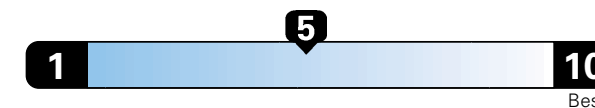

ALFA ROMEO GIULIA AWD

2019 MODEL YEAR

THIS VEHICLE IS MANUFACTURED TO MEET SPECIFIC UNITED STATES REQUIREMENTS. THIS VEHICLE IS NOT MANUFACTURED FOR SALE OR REGISTRATION OUTSIDE OF THE UNITED STATES.

MANUFACTURER'S SUGGESTED RETAIL PRICE OF THIS MODEL INCLUDING DEALER PREPARATION

Base Price: $40,295

ALFA GIULIA AWD
Exterior Color: Alfa Black Exterior Paint
Interior Color: Black / Red Interior Colors
Interior: Leather Seats
Engine: 2.0L 280HP Turbocharged I4 Engine
Transmission: 8-Speed Automatic Transmission
STANDARD EQUIPMENT (UNLESS REPLACED BY OPTIONAL EQUIPMENT)
FUNCTIONAL/SAFETY FEATURES

Dual Advanced Front Airbags
Supplemental Side-Curtain Front and Rear Airbags
LATCH Ready Child Seat Anchor System
Rear Back-Up Camera
Rear Parking Assist Sensors
Passive Entry / Keyless Go™
Remote-Start System
Stop / Start System
Alfa DNA Drive Mode System
Sport Suspension
Carbon Fiber Drive Shaft
Cruise Control
Power Folding Heated Mirrors
Rain-Sensitive Windshield Wipers
Universal Garage-Door Opener
Remote Trunk Lid Release

INTERIOR FEATURES
6.5-Inch AM / FM Radio with Bluetooth®
Apple CarPlay®
Google Android Auto™
Bluetooth® Handsfree Phone and Audio
Cluster 7.0-Inch TFT Color Display
8-Speaker Audio System
USB Media Input Hub w/ Aux
12-Volt Center Console Power Outlet
Leather-Wrapped Steering Wheel
Steering Wheel Mounted Audio Controls
Power Adjust 6-Way Driver Seat
Power Adjust 6-Way Front Passenger Seat
Power 4-Way Driver Lumbar Adjust
Power 4-Way Passenger Lumbar Adjust
Driver Seat Memory
40 / 20 / 40 Rear Seat with Ski Pass-Through
Alfa Romeo Bright Door Sills
Ambient Lighting Package
Auto-Dimming Rear View Inside Mirror
A/C Auto Temperature Control w/ Dual Zone Control
Driver Side Instrument Panel Storage Bin