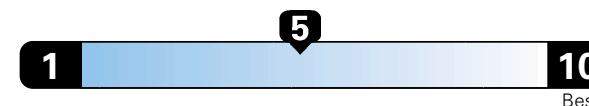

Fuel Economy and Environment

Gasoline Vehicle

26 MPG
combined city/hwy

23 city
31 highway

3.8 gallons per 100 miles

Midsized cars range from 12 to 136 MPGe. The best vehicle rates 136 MPGe.

You spend **$1,750** in fuel costs over 5 years compared to the average new vehicle.

Annual fuel cost **$1,750**

Fuel Economy & Greenhouse Gas Rating (tailpipe only)