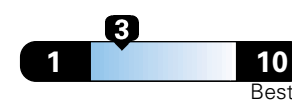

3.8 gallons per 100 miles

You spend
\$1,750
in fuel costs
over 5 years
compared to the
average new vehicle.

Annual fuel cost
\$1,750

Fuel Economy & Greenhouse Gas Rating (tailpipe only)

Smog Rating (tailpipe only)