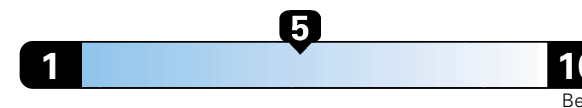

ALFA ROMEO GIULIA SPORT AWD

2019 MODEL YEAR

THIS VEHICLE IS MANUFACTURED TO MEET SPECIFIC UNITED STATES REQUIREMENTS. THIS VEHICLE IS NOT MANUFACTURED FOR SALE OR REGISTRATION OUTSIDE OF THE UNITED STATES.

MANUFACTURER'S SUGGESTED RETAIL PRICE OF THIS MODEL INCLUDING DEALER PREPARATION

Base Price: $40,195

ALFA GIULIA AWD
Exterior Color: Alfa White Exterior Paint
Interior Color: Black / Tan Interior Colors
Interior: Leather Seats
Engine: 2.0L 280HP Turbocharged I4 Engine
Transmission: 8-Speed Automatic Transmission

STANDARD EQUIPMENT (UNLESS REPLACED BY OPTIONAL EQUIPMENT)

FUNCTIONAL/SAFETY FEATURES

- Dual Advanced Front Airbags
- Supplemental Side-Curtain Front and Rear Airbags
- LATCH Ready Child Seat Anchor System
- Rear Back-Up Camera
- Rear Parking Assist Sensors
- Passive Entry / Keyless Go™
- Remote-Start System
- Stop / Start System
- Alfa DNA Drive Mode System
- Sport Suspension
- Carbon Fiber Drive Shaft
- Cruise Control
- Power Folding Heated Mirrors
- Rain-Sensitive Windshield Wipers
- Universal Garage-Door Opener
- Remote Trunk Lid Release

INTERIOR FEATURES

- 6.5-Inch AM / FM Radio with Bluetooth®
- Apple CarPlay®
- Google Android Auto™
- Bluetooth® Handsfree Phone and Audio
- Cluster 7.0-Inch TFT Color Display
- 8-Speaker Audio System
- USB Media Input Hub w/ Aux
- 12-Volt Center Console Power Outlet
- Leather-Wrapped Steering Wheel
- Steering Wheel Mounted Audio Controls
- Power Adjust 6-Way Driver Seat
- Power Adjust 6-Way Front Passenger Seat
- Power 4-Way Driver Lumbar Adjust
- Power 4-Way Passenger Lumbar Adjust
- Driver Seat Memory
- 40 / 20 / 40 Rear Seat with Ski Pass-Through
- Alfa Romeo Bright Door Sills
- Ambient Lighting Package
- Auto-Dimming Rear View Inside Mirror
- A/C Auto Temperature Control w/ Dual Zone Control
- Driver Side Instrument Panel Storage Bin