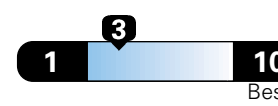

3.8 gallons per 100 miles

You spend
\$1,750
in fuel costs
over 5 years
compared to the
average new vehicle.

Annual fuel cost
\$1,750

Fuel Economy & Greenhouse Gas Rating (tailpipe only)

Smog Rating (tailpipe only)