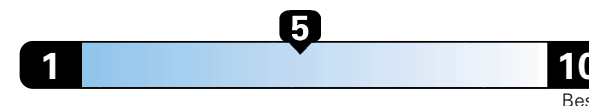

ALFA ROMEO GIULIA SPORT AWD

2019 MODEL YEAR

THIS VEHICLE IS MANUFACTURED TO MEET SPECIFIC UNITED STATES REQUIREMENTS. THIS VEHICLE IS NOT MANUFACTURED FOR SALE OR REGISTRATION OUTSIDE OF THE UNITED STATES.

MANUFACTURER'S SUGGESTED RETAIL PRICE OF THIS MODEL INCLUDING DEALER PREPARATION

Base Price: $40,195

ALFA GIULIA AWD

Exterior Color: Alfa Black Exterior Paint

Interior Color: Ice Interior Color

Interior: Leather Seats

Engine: 2.0L 280HP Turbocharged I4 Engine

Transmission: 8-Speed Automatic Transmission

STANDARD EQUIPMENT (UNLESS REPLACED BY OPTIONAL EQUIPMENT)

FUNCTIONAL/SAFETY FEATURES

- Dual Advanced Front Airbags
- Supplemental Side-Curtain Front and Rear Airbags
- LATCH Ready Child Seat Anchor System
- Rear Back-Up Camera
- Rear Parking Assist Sensors
- Passive Entry / Keyless Go™
- Remote-Start System
- Stop / Start System
- Alfa DNA Drive Mode System
- Sport Suspension
- Carbon Fiber Drive Shaft
- Cruise Control
- Power Folding Heated Mirrors
- Rain-Sensitive Windshield Wipers
- Universal Garage-Door Opener
- Remote Trunk Lid Release

INTERIOR FEATURES

- 6.5-Inch AM / FM Radio with Bluetooth®
- Apple CarPlay®
- Google Android Auto™
- Bluetooth® Handsfree Phone and Audio
- Cluster 7.0-Inch TFT Color Display
- 8-Speaker Audio System
- USB Media Input Hub w/ Aux
- 12-Volt Center Console Power Outlet
- Leather-Wrapped Steering Wheel
- Steering Wheel Mounted Audio Controls
- Power Adjust 6-Way Driver Seat
- Power Adjust 6-Way Front Passenger Seat
- Power 4-Way Driver Lumbar Adjust
- Power 4-Way Passenger Lumbar Adjust
- Driver Seat Memory
- 40 / 20 / 40 Rear Seat with Ski Pass-Through
- Alfa Romeo Bright Door Sills
- Ambient Lighting Package
- Auto-Dimming Rear View Inside Mirror
- A/C Auto Temperature Control w/ Dual Zone Control
- Driver Side Instrument Panel Storage Bin

EXTERIOR FEATURES