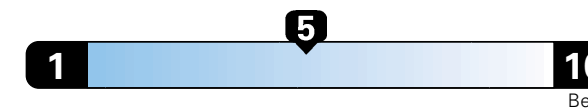

ALFA ROMEO GIULIA AWD

2019 MODEL YEAR

THIS VEHICLE IS MANUFACTURED TO MEET SPECIFIC UNITED STATES REQUIREMENTS. THIS VEHICLE IS NOT MANUFACTURED FOR SALE OR REGISTRATION OUTSIDE OF THE UNITED STATES.

MANUFACTURER'S SUGGESTED RETAIL PRICE OF THIS MODEL INCLUDING DEALER PREPARATION

Base Price: $40,195

ALFA GIULIA AWD
Exterior Color: Alfa White Exterior Paint
Interior Color: Black / Tan Interior Colors
Interior: Leather Seats
Engine: 2.0L 280HP Turbocharged I4 Engine
Transmission: 8-Speed Automatic Transmission
STANDARD EQUIPMENT (UNLESS REPLACED BY OPTIONAL EQUIPMENT)
FUNCTIONAL/SAFETY FEATURES

Dual Advanced Front Airbags
Supplemental Side-Curtain Front and Rear Airbags
LATCH Ready Child Seat Anchor System
Rear Back-Up Camera
Rear Parking Assist Sensors
Passive Entry / Keyless Go™
Remote-Start System
Stop / Start System
Alfa DNA Drive Mode System
Sport Suspension
Carbon Fiber Drive Shaft
Cruise Control
Power Folding Heated Mirrors
Rain-Sensitive Windshield Wipers
Universal Garage-Door Opener
Remote Trunk Lid Release

INTERIOR FEATURES
6.5-Inch AM / FM Radio with Bluetooth®
Apple CarPlay®
Google Android Auto™
Bluetooth® Handsfree Phone and Audio
Cluster 7.0-Inch TFT Color Display
8-Speaker Audio System
USB Media Input Hub w/ Aux
12-Volt Center Console Power Outlet
Leather-Wrapped Steering Wheel
Steering Wheel Mounted Audio Controls
Power Adjust 6-Way Driver Seat
Power Adjust 6-Way Front Passenger Seat
Power 4-Way Driver Lumbar Adjust
Power 4-Way Passenger Lumbar Adjust
Driver Seat Memory
40 / 20 / 40 Rear Seat with Ski Pass-Through
Alfa Romeo Bright Door Sills
Ambient Lighting Package
Auto-Dimming Rear View Inside Mirror
A/C Auto Temperature Control w/ Dual Zone Control
Driver Side Instrument Panel Storage Bin