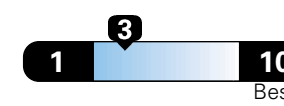

Smog Rating (tailpipe only)

This vehicle emits 348 grams CO2 per mile. The best emits 0 grams per mile (tailpipe only). Producing and distributing fuel also creates emissions; learn more at fuel economy.gov.

Actual results will vary for many reasons, including driving conditions and how you drive and maintain your vehicle. The average new vehicle gets 27 MPG and cost $7,000 to fuel over 5 years. Cost estimates are based on 15,000 miles per year at $3.00 per gallon. MPGe is miles per gasoline gallon equivalent. Vehicle emissions are a significant cause of climate change and smog.

fuel economy.gov

Calculate personalized estimates and compare vehicles

Smartphone QR Code™