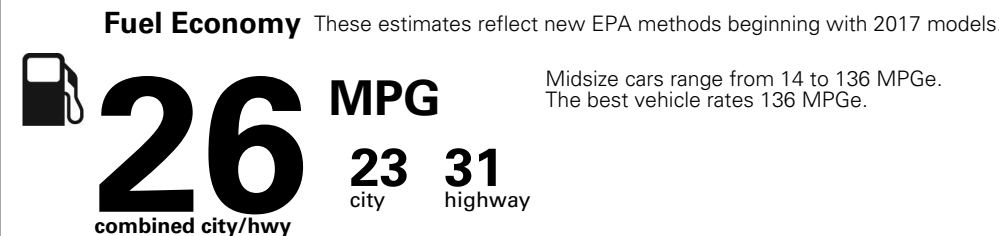

Base Price: \$40,195

ALFA GIULIA AWD

Exterior Color: Silverstone Gray Metallic Exterior Paint

Interior Color: Black / Red Interior Colors

Interior: Leather Seats

Engine: 2.0L 280HP Turbocharged I4 Engine

Transmission: 8-Speed Automatic Transmission

FCA US LLC

Fuel Economy and Environment

Gasoline Vehicle

You spend **\$1,750** in fuel costs over 5 years compared to the average new vehicle.

3.8 gallons per 100 miles

Annual fuel cost **\$1,750**

Fuel Economy & Greenhouse Gas Rating (tailpipe only)