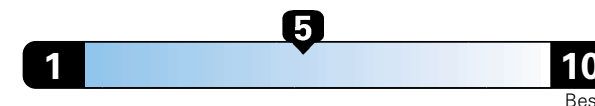

ALFA ROMEO GIULIA AWD

2019 MODEL YEAR

THIS VEHICLE IS MANUFACTURED TO MEET SPECIFIC UNITED STATES REQUIREMENTS. THIS VEHICLE IS NOT MANUFACTURED FOR SALE OR REGISTRATION OUTSIDE OF THE UNITED STATES.

MANUFACTURER'S SUGGESTED RETAIL PRICE OF THIS MODEL INCLUDING DEALER PREPARATION

Base Price: $40,195

ALFA GIULIA AWD
Exterior Color: Vulcano Black Metallic Exterior Paint
Interior Color: Black / Red Interior Colors
Interior: Leather Seats
Engine: 2.0L 280HP Turbocharged I4 Engine
Transmission: 8-Speed Automatic Transmission
STANDARD EQUIPMENT (UNLESS REPLACED BY OPTIONAL EQUIPMENT)
FUNCTIONAL/SAFETY FEATURES

Dual Advanced Front Airbags
Supplemental Side-Curtain Front and Rear Airbags
LATCH Ready Child Seat Anchor System
Rear Back-Up Camera
Rear Parking Assist Sensors
Passive Entry / Keyless Go™
Remote-Start System
Stop / Start System
Alfa DNA Drive Mode System
Sport Suspension
Carbon Fiber Drive Shaft
Cruise Control
Power Folding Heated Mirrors
Rain-Sensitive Windshield Wipers
Universal Garage-Door Opener
Remote Trunk Lid Release

INTERIOR FEATURES

6.5-Inch AM / FM Radio with Bluetooth®
Apple CarPlay®
Google Android Auto™
Bluetooth® Handsfree Phone and Audio
Cluster 7.0-Inch TFT Color Display
8-Speaker Audio System
USB Media Input Hub w/ Aux
12-Volt Center Console Power Outlet
Leather-Wrapped Steering Wheel
Steering Wheel Mounted Audio Controls
Power Adjust 6-Way Driver Seat
Power Adjust 6-Way Front Passenger Seat
Power 4-Way Driver Lumbar Adjust
Power 4-Way Passenger Lumbar Adjust
Driver Seat Memory
40 / 20 / 40 Rear Seat with Ski Pass-Through
Alfa Romeo Bright Door Sills

Ambient Lighting Package
Auto-Dimming Rear View Inside Mirror
A/C Auto Temperature Control w/ Dual Zone Control
Driver Side Instrument Panel Storage Bin