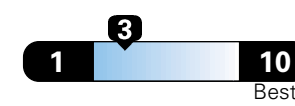

Smog Rating (tailpipe only)

This vehicle emits 348 grams CO2 per mile. The best emits 0 grams per mile (tailpipe only). Producing and distributing fuel also creates emissions; learn more at fuelconomy.gov.

Actual results will vary for many reasons, including driving conditions and how you drive and maintain your vehicle. The average new vehicle gets 27 MPG and cost $7,000 to fuel over 5 years. Cost estimates are based on 15,000 miles per year at $3.00 per gallon. MPGe is miles per gasoline gallon equivalent. Vehicle emissions are a significant cause of climate change and smog.

fuelconomy.gov

Calculate personalized estimates and compare vehicles