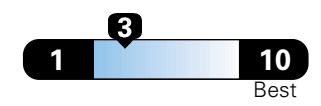

Smog Rating (tailpipe only)

This vehicle emits 348 grams CO2 per mile. The best emits 0 grams per mile (tailpipe only). Producing and distributing fuel also creates emissions; learn more at fuel economy.gov.

Actual results will vary for many reasons, including driving conditions and how you drive and maintain your vehicle. The average new vehicle gets 27 MPG and cost $7,000 to fuel over 5 years. Cost estimates are based on 15,000 miles per year at $3.00 per gallon. MPGe is miles per gasoline gallon equivalent. Vehicle emissions are a significant cause of climate change and smog.

fuel economy.gov

Calculate personalized estimates and compare vehicles