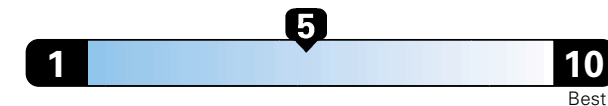

Fuel Economy & Greenhouse Gas Rating (tailpipe only)