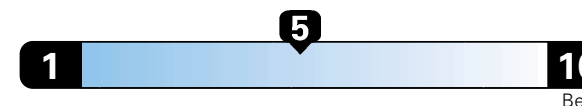

ALFA ROMEO GIULIA AWD

2019 MODEL YEAR

THIS VEHICLE IS MANUFACTURED TO MEET SPECIFIC UNITED STATES REQUIREMENTS. THIS VEHICLE IS NOT MANUFACTURED FOR SALE OR REGISTRATION OUTSIDE OF THE UNITED STATES.

MANUFACTURER'S SUGGESTED RETAIL PRICE OF THIS MODEL INCLUDING DEALER PREPARATION

Base Price: $40,545

ALFA GIULIA AWD
Exterior Color: Alfa White Exterior Paint
Interior Color: Black / Red Interior Colors
Interior: Leather Seats
Engine: 2.0L 280HP Turbocharged I4 Engine
Transmission: 8-Speed Automatic Transmission

STANDARD EQUIPMENT (UNLESS REPLACED BY OPTIONAL EQUIPMENT)
FUNCTIONAL/SAFETY FEATURES

- Dual Advanced Front Airbags
- Supplemental Side-Curtain Front and Rear Airbags
- LATCH Ready Child Seat Anchor System
- Rear Back-Up Camera
- Rear Parking Assist Sensors
- Passive Entry / Push-Button Start
- Remote-Start System
- Stop / Start System
- Alfa DNA Drive Mode System
- Sport Suspension
- Carbon Fiber Drive Shaft
- Cruise Control
- Power Folding Heated Mirrors
- Rain-Sensitive Windshield Wipers
- Universal Garage-Door Opener
- Remote Trunk Lid Release

INTERIOR FEATURES

- 6.5-Inch AM / FM Radio with Bluetooth®
- Apple CarPlay®
- Google Android Auto™
- Bluetooth® Handsfree Phone and Audio
- Cluster 7.0-Inch TFT Color Display
- 8-Speaker Audio System
- USB Media Input Hub w/ Aux
- 12-Volt Center Console Power Outlet
- Leather-Wrapped Steering Wheel
- Steering Wheel Mounted Audio Controls
- Power Adjust 6-Way Driver Seat
- Power Adjust 6-Way Front Passenger Seat
- 4-Way Power Driver Lumbar Adjust
- 4-Way Power Passenger Lumbar Adjust
- Driver Seat Memory
- 40 / 20 / 40 Rear Seat with Ski Pass-Through
- Alfa Romeo Bright Door Sills
- Ambient Lighting Package
- Auto-Dimming Rear View Inside Mirror
- A/C Auto Temperature Control w/ Dual Zone Control
- Driver Side Instrument Panel Storage Bin