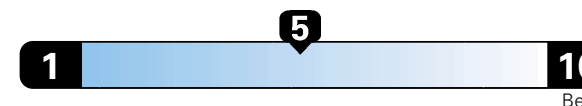

ALFA ROMEO GIULIA AWD

2019 MODEL YEAR

THIS VEHICLE IS MANUFACTURED TO MEET SPECIFIC UNITED STATES REQUIREMENTS. THIS VEHICLE IS NOT MANUFACTURED FOR SALE OR REGISTRATION OUTSIDE OF THE UNITED STATES.

MANUFACTURER'S SUGGESTED RETAIL PRICE OF THIS MODEL INCLUDING DEALER PREPARATION

Base Price: $40,545

ALFA GIULIA AWD
Exterior Color: Alfa Rosso (Red) Exterior Paint
Interior Color: Black / Red Interior Colors
Interior: Leather Seats
Engine: 2.0L 280HP Turbocharged I4 Engine
Transmission: 8-Speed Automatic Transmission

STANDARD EQUIPMENT (UNLESS REPLACED BY OPTIONAL EQUIPMENT)
FUNCTIONAL/SAFETY FEATURES

- Dual Advanced Front Airbags
- Supplemental Side-Curtain Front and Rear Airbags
- LATCH Ready Child Seat Anchor System
- Rear Back-Up Camera
- Rear Parking Assist Sensors
- Passive Entry / Push-Button Start
- Remote-Start System
- Stop / Start System
- Alfa DNA Drive Mode System
- Sport Suspension
- Carbon Fiber Drive Shaft
- Cruise Control
- Power Folding Heated Mirrors
- Rain-Sensitive Windshield Wipers
- Universal Garage-Door Opener
- Remote Trunk Lid Release

INTERIOR FEATURES

- 6.5-Inch AM / FM Radio with Bluetooth®
- Apple CarPlay®
- Google Android Auto™
- Bluetooth® Handsfree Phone and Audio
- Cluster 7.0-Inch TFT Color Display
- 8-Speaker Audio System
- USB Media Input Hub w/ Aux
- 12-Volt Center Console Power Outlet
- Leather-Wrapped Steering Wheel
- Steering Wheel Mounted Audio Controls
- Power Adjust 6-Way Driver Seat
- Power Adjust 6-Way Front Passenger Seat
- 4-Way Power Driver Lumbar Adjust
- 4-Way Power Passenger Lumbar Adjust
- Driver Seat Memory
- 40 / 20 / 40 Rear Seat with Ski Pass-Through
- Alfa Romeo Bright Door Sills
- Ambient Lighting Package
- Auto-Dimming Rear View Inside Mirror
- A/C Auto Temperature Control w/ Dual Zone Control
- Driver Side Instrument Panel Storage Bin