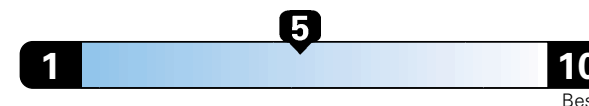

ALFA ROMEO GIULIA AWD

2019 MODEL YEAR

THIS VEHICLE IS MANUFACTURED TO MEET SPECIFIC UNITED STATES REQUIREMENTS. THIS VEHICLE IS NOT MANUFACTURED FOR SALE OR REGISTRATION OUTSIDE OF THE UNITED STATES.

MANUFACTURER'S SUGGESTED RETAIL PRICE OF THIS MODEL INCLUDING DEALER PREPARATION

Base Price: $40,195

ALFA GIULIA AWD
Exterior Color: Alfa Black Exterior Paint
Interior Color: Black Interior Color
Interior: Leather Seats
Engine: 2.0L 280HP Turbocharged I4 Engine
Transmission: 8-Speed Automatic Transmission
STANDARD EQUIPMENT (UNLESS REPLACED BY OPTIONAL EQUIPMENT)
FUNCTIONAL/SAFETY FEATURES

Dual Advanced Front Airbags
Supplemental Side-Curtain Front and Rear Airbags
LATCH Ready Child Seat Anchor System
Rear Back-Up Camera
Rear Parking Assist Sensors
Passive Entry / Keyless Go™
Remote-Start System
Stop / Start System
Alfa DNA Drive Mode System
Sport Suspension
Carbon Fiber Drive Shaft
Cruise Control
Power Folding Heated Mirrors
Rain-Sensitive Windshield Wipers
Universal Garage-Door Opener
Remote Trunk Lid Release

INTERIOR FEATURES
6.5-Inch AM / FM Radio with Bluetooth®
Apple CarPlay®
Google Android Auto™
Bluetooth® Handsfree Phone and Audio
Cluster 7.0-Inch TFT Color Display
8-Speaker Audio System
USB Media Input Hub w/ Aux
12-Volt Center Console Power Outlet
Leather-Wrapped Steering Wheel
Steering Wheel Mounted Audio Controls
Power Adjust 6-Way Driver Seat
Power Adjust 6-Way Front Passenger Seat
Power 4-Way Driver Lumbar Adjust
Power 4-Way Passenger Lumbar Adjust
Driver Seat Memory
40 / 20 / 40 Rear Seat with Ski Pass-Through
Alfa Romeo Bright Door Sills
Ambient Lighting Package
Auto-Dimming Rear View Inside Mirror
A/C Auto Temperature Control w/ Dual Zone Control
Driver Side Instrument Panel Storage Bin

EXTERIOR FEATURES