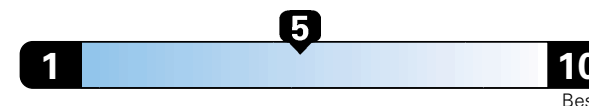

ALFA ROMEO GIULIA AWD

2019 MODEL YEAR

THIS VEHICLE IS MANUFACTURED TO MEET SPECIFIC UNITED STATES REQUIREMENTS. THIS VEHICLE IS NOT MANUFACTURED FOR SALE OR REGISTRATION OUTSIDE OF THE UNITED STATES.

MANUFACTURER'S SUGGESTED RETAIL PRICE OF THIS MODEL INCLUDING DEALER PREPARATION

Base Price: $40,195

ALFA GIULIA AWD
Exterior Color: Alfa White Exterior Paint
Interior Color: Black / Red Interior Colors
Interior: Leather Seats
Engine: 2.0L 280HP Turbocharged I4 Engine
Transmission: 8-Speed Automatic Transmission
STANDARD EQUIPMENT (UNLESS REPLACED BY OPTIONAL EQUIPMENT)
FUNCTIONAL/SAFETY FEATURES

Dual Advanced Front Airbags
Supplemental Side-Curtain Front and Rear Airbags
LATCH Ready Child Seat Anchor System
Rear Back-Up Camera
Rear Parking Assist Sensors
Passive Entry / Keyless Go™
Remote-Start System
Stop / Start System
Alfa DNA Drive Mode System
Sport Suspension
Carbon Fiber Drive Shaft
Cruise Control
Power Folding Heated Mirrors
Rain-Sensitive Windshield Wipers
Universal Garage-Door Opener
Remote Trunk Lid Release

INTERIOR FEATURES
6.5-Inch AM / FM Radio with Bluetooth®
Apple CarPlay®
Google Android Auto™
Bluetooth® Handsfree Phone and Audio
Cluster 7.0-Inch TFT Color Display
8-Speaker Audio System
USB Media Input Hub w/ Aux
12-Volt Center Console Power Outlet
Leather-Wrapped Steering Wheel
Steering Wheel Mounted Audio Controls
Power Adjust 6-Way Driver Seat
Power Adjust 6-Way Front Passenger Seat
Power 4-Way Driver Lumbar Adjust
Power 4-Way Passenger Lumbar Adjust
Driver Seat Memory
40 / 20 / 40 Rear Seat with Ski Pass-Through
Alfa Romeo Bright Door Sills
Ambient Lighting Package
Auto-Dimming Rear View Inside Mirror
A/C Auto Temperature Control w/ Dual Zone Control
Driver Side Instrument Panel Storage Bin