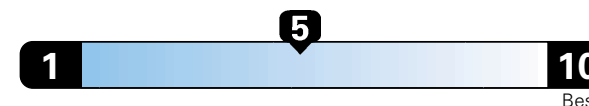

ALFA ROMEO GIULIA AWD

2019 MODEL YEAR

THIS VEHICLE IS MANUFACTURED TO MEET SPECIFIC UNITED STATES REQUIREMENTS. THIS VEHICLE IS NOT MANUFACTURED FOR SALE OR REGISTRATION OUTSIDE OF THE UNITED STATES.

MANUFACTURER'S SUGGESTED RETAIL PRICE OF THIS MODEL INCLUDING DEALER PREPARATION

Base Price: $40,195

ALFA GIULIA AWD

Exterior Color: Vulcano Black Metallic Exterior Paint

Interior Color: Black / Tan Interior Colors

Interior: Leather Seats

Engine: 2.0L 280HP Turbocharged I4 Engine

Transmission: 8-Speed Automatic Transmission

STANDARD EQUIPMENT (UNLESS REPLACED BY OPTIONAL EQUIPMENT)

FUNCTIONAL/SAFETY FEATURES

- Dual Advanced Front Airbags
- Supplemental Side-Curtain Front and Rear Airbags
- LATCH Ready Child Seat Anchor System
- Rear Back-Up Camera
- Rear Parking Assist Sensors
- Passive Entry / Keyless Go™
- Remote-Start System
- Stop / Start System
- Alfa DNA Drive Mode System
- Sport Suspension
- Carbon Fiber Drive Shaft
- Cruise Control
- Power Folding Heated Mirrors
- Rain-Sensitive Windshield Wipers
- Universal Garage-Door Opener
- Remote Trunk Lid Release

INTERIOR FEATURES

- 6.5-Inch AM / FM Radio with Bluetooth®
- Apple CarPlay®
- Google Android Auto™
- Bluetooth® Handsfree Phone and Audio
- Cluster 7.0-Inch TFT Color Display
- 8-Speaker Audio System
- USB Media Input Hub w/ Aux
- 12-Volt Center Console Power Outlet
- Leather-Wrapped Steering Wheel
- Steering Wheel Mounted Audio Controls
- Power Adjust 6-Way Driver Seat
- Power Adjust 6-Way Front Passenger Seat
- Power 4-Way Driver Lumbar Adjust
- Power 4-Way Passenger Lumbar Adjust
- Driver Seat Memory
- 40 / 20 / 40 Rear Seat with Ski Pass-Through
- Alfa Romeo Bright Door Sills

- Ambient Lighting Package
- Auto-Dimming Rear View Inside Mirror
- A/C Auto Temperature Control w/ Dual Zone Control
- Driver Side Instrument Panel Storage Bin