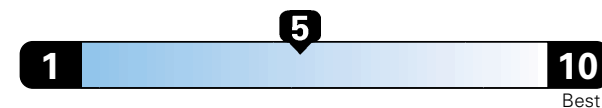

ALFA ROMEO GIULIA SPORT AWD

2019 MODEL YEAR

THIS VEHICLE IS MANUFACTURED TO MEET SPECIFIC UNITED STATES REQUIREMENTS. THIS VEHICLE IS NOT MANUFACTURED FOR SALE OR REGISTRATION OUTSIDE OF THE UNITED STATES.

MANUFACTURER'S SUGGESTED RETAIL PRICE OF THIS MODEL INCLUDING DEALER PREPARATION

Base Price: $40,195

ALFA GIULIA AWD
Exterior Color: Misano Blue Metallic Exterior Paint
Interior Color: Black / Ice Interior Colors
Interior: Leather Seats
Engine: 2.0L 280HP Turbocharged I4 Engine
Transmission: 8-Speed Automatic Transmission

STANDARD EQUIPMENT (UNLESS REPLACED BY OPTIONAL EQUIPMENT)

FUNCTIONAL/SAFETY FEATURES

Dual Advanced Front Airbags
Supplemental Side-Curtain Front and Rear Airbags
LATCH Ready Child Seat Anchor System
Rear Back-Up Camera
Rear Parking Assist Sensors
Passive Entry / Keyless Go™
Remote-Start System
Stop / Start System
Alfa DNA Drive Mode System
Sport Suspension
Carbon Fiber Drive Shaft
Cruise Control
Power Folding Heated Mirrors
Rain-Sensitive Windshield Wipers
Universal Garage-Door Opener
Remote Trunk Lid Release

INTERIOR FEATURES

6.5-Inch AM / FM Radio with Bluetooth®
Apple CarPlay®
Google Android Auto™
Bluetooth® Handsfree Phone and Audio
Cluster 7.0-Inch TFT Color Display
8-Speaker Audio System
USB Media Input Hub w/ Aux
12-Volt Center Console Power Outlet
Leather-Wrapped Steering Wheel
Steering Wheel Mounted Audio Controls
Power Adjust 6-Way Driver Seat
Power Adjust 6-Way Front Passenger Seat
Power 4-Way Driver Lumbar Adjust
Power 4-Way Passenger Lumbar Adjust
Driver Seat Memory
40 / 20 / 40 Rear Seat with Ski Pass-Through
Alfa Romeo Bright Door Sills
Ambient Lighting Package
Auto-Dimming Rear View Inside Mirror
A/C Auto Temperature Control w/ Dual Zone Control
Driver Side Instrument Panel Storage Bin