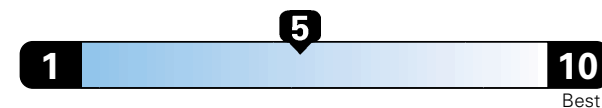

ALFA ROMEO GIULIA AWD

2019 MODEL YEAR

THIS VEHICLE IS MANUFACTURED TO MEET SPECIFIC UNITED STATES REQUIREMENTS. THIS VEHICLE IS NOT MANUFACTURED FOR SALE OR REGISTRATION OUTSIDE OF THE UNITED STATES.

MANUFACTURER'S SUGGESTED RETAIL PRICE OF THIS MODEL INCLUDING DEALER PREPARATION

Base Price: $40,295