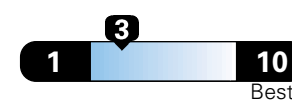

Smog Rating (tailpipe only)

This vehicle emits 348 grams CO2 per mile. The best emits 0 grams per mile (tailpipe only). Producing and distributing fuel also creates emissions; learn more at fueleconomy.gov.

Actual results will vary for many reasons, including driving conditions and how you drive and maintain your vehicle. The average new vehicle gets 27 MPG and cost $7,000 to fuel over 5 years. Cost estimates are based on 15,000 miles per year at $3.00 per gallon. MPGe is miles per gasoline gallon equivalent. Vehicle emissions are a significant cause of climate change and smog.

fueleconomy.gov

Calculate personalized estimates and compare vehicles