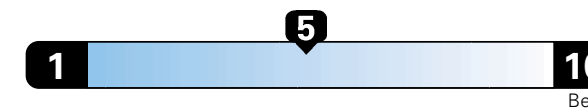

ALFA ROMEO GIULIA AWD

2019 MODEL YEAR

THIS VEHICLE IS MANUFACTURED TO MEET SPECIFIC UNITED STATES REQUIREMENTS. THIS VEHICLE IS NOT MANUFACTURED FOR SALE OR REGISTRATION OUTSIDE OF THE UNITED STATES.

MANUFACTURER'S SUGGESTED RETAIL PRICE OF THIS MODEL INCLUDING DEALER PREPARATION

Base Price: $40,295

ALFA GIULIA AWD
Exterior Color: Alfa Black Exterior Paint
Interior Color: Black Interior Color
Interior: Leather Seats
Engine: 2.0L 280HP Turbocharged I4 Engine
Transmission: 8-Speed Automatic Transmission
STANDARD EQUIPMENT (UNLESS REPLACED BY OPTIONAL EQUIPMENT)
FUNCTIONAL/SAFETY FEATURES

Dual Advanced Front Airbags
Supplemental Side-Curtain Front and Rear Airbags
LATCH Ready Child Seat Anchor System
Rear Back-Up Camera
Rear Parking Assist Sensors
Passive Entry / Keyless Go™
Remote-Start System
Stop / Start System
Alfa DNA Drive Mode System
Sport Suspension
Carbon Fiber Drive Shaft
Cruise Control
Power Folding Heated Mirrors
Rain-Sensitive Windshield Wipers
Universal Garage-Door Opener
Remote Trunk Lid Release

INTERIOR FEATURES
6.5-Inch AM / FM Radio with Bluetooth®
Apple CarPlay®
Google Android Auto™
Bluetooth® Handsfree Phone and Audio
Cluster 7.0-Inch TFT Color Display
8-Speaker Audio System
USB Media Input Hub w/ Aux
12-Volt Center Console Power Outlet
Leather-Wrapped Steering Wheel
Steering Wheel Mounted Audio Controls
Power Adjust 6-Way Driver Seat
Power Adjust 6-Way Front Passenger Seat
Power 4-Way Driver Lumbar Adjust
Power 4-Way Passenger Lumbar Adjust
Driver Seat Memory
40 / 20 / 40 Rear Seat with Ski Pass-Through
Alfa Romeo Bright Door Sills
Ambient Lighting Package
Auto-Dimming Rear View Inside Mirror
A/C Auto Temperature Control w/ Dual Zone Control
Driver Side Instrument Panel Storage Bin

EXTERIOR FEATURES