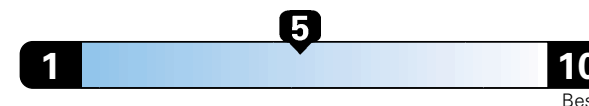

ALFA ROMEO GIULIA AWD

2019 MODEL YEAR

THIS VEHICLE IS MANUFACTURED TO MEET SPECIFIC UNITED STATES REQUIREMENTS. THIS VEHICLE IS NOT MANUFACTURED FOR SALE OR REGISTRATION OUTSIDE OF THE UNITED STATES.

MANUFACTURER'S SUGGESTED RETAIL PRICE OF THIS MODEL INCLUDING DEALER PREPARATION

Base Price: $40,295

ALFA GIULIA AWD

Exterior Color: Alfa White Exterior Paint

Interior Color: Black / Tan Interior Colors

Interior: Leather Seats

Engine: 2.0L 280HP Turbocharged I4 Engine

Transmission: 8-Speed Automatic Transmission

STANDARD EQUIPMENT (UNLESS REPLACED BY OPTIONAL EQUIPMENT)

FUNCTIONAL/SAFETY FEATURES

- Dual Advanced Front Airbags
- Supplemental Side-Curtain Front and Rear Airbags
- LATCH Ready Child Seat Anchor System
- Rear Back-Up Camera
- Rear Parking Assist Sensors
- Passive Entry / Keyless Go™
- Remote-Start System
- Stop / Start System
- Alfa DNA Drive Mode System
- Sport Suspension
- Carbon Fiber Drive Shaft
- Cruise Control
- Power Folding Heated Mirrors
- Rain-Sensitive Windshield Wipers
- Universal Garage-Door Opener
- Remote Trunk Lid Release

INTERIOR FEATURES

- 6.5-Inch AM / FM Radio with Bluetooth®
- Apple CarPlay®
- Google Android Auto™
- Bluetooth® Handsfree Phone and Audio
- Cluster 7.0-Inch TFT Color Display
- 8-Speaker Audio System
- USB Media Input Hub w/ Aux
- 12-Volt Center Console Power Outlet
- Leather-Wrapped Steering Wheel
- Steering Wheel Mounted Audio Controls
- Power Adjust 6-Way Driver Seat
- Power Adjust 6-Way Front Passenger Seat
- Power 4-Way Driver Lumbar Adjust
- Power 4-Way Passenger Lumbar Adjust
- Driver Seat Memory
- 40 / 20 / 40 Rear Seat with Ski Pass-Through
- Alfa Romeo Bright Door Sills
- Ambient Lighting Package
- Auto-Dimming Rear View Inside Mirror
- A/C Auto Temperature Control w/ Dual Zone Control
- Driver Side Instrument Panel Storage Bin