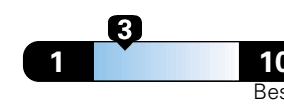

Annual fuel cost
\$1,750

Fuel Economy & Greenhouse Gas Rating (tailpipe only)

Smog Rating (tailpipe only)

This vehicle emits 348 grams CO2 per mile. The best emits 0 grams per mile (tailpipe only). Producing and distributing fuel also creates emissions; learn more at fuel economy.gov.