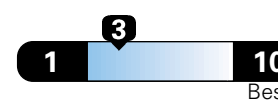

Smog Rating (tailpipe only)

This vehicle emits 348 grams CO2 per mile. The best emits 0 grams per mile (tailpipe only). Producing and distributing fuel also creates emissions; learn more at fuelconomy.gov.

Actual results will vary for many reasons, including driving conditions and how you drive and maintain your vehicle. The average new vehicle gets 27 MPG and cost $7,000 to fuel over 5 years. Cost estimates are based on 15,000 miles per year at $3.00 per gallon. MPGe is miles per gasoline gallon equivalent. Vehicle emissions are a significant cause of climate change and smog.

fuelconomy.gov

Calculate personalized estimates and compare vehicles