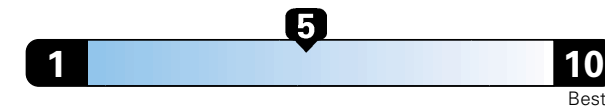

ALFA ROMEO GIULIA AWD

2019 MODEL YEAR

THIS VEHICLE IS MANUFACTURED TO MEET SPECIFIC UNITED STATES REQUIREMENTS. THIS VEHICLE IS NOT MANUFACTURED FOR SALE OR REGISTRATION OUTSIDE OF THE UNITED STATES.

MANUFACTURER'S SUGGESTED RETAIL PRICE OF THIS MODEL INCLUDING DEALER PREPARATION

Base Price: $40,195

ALFA GIULIA AWD
Exterior Color: Silverstone Gray Metallic Exterior Paint
Interior Color: Black Interior Color
Interior: Leather Seats
Engine: 2.0L 280HP Turbocharged I4 Engine
Transmission: 8-Speed Automatic Transmission
STANDARD EQUIPMENT (UNLESS REPLACED BY OPTIONAL EQUIPMENT)

FUNCTIONAL/SAFETY FEATURES
Dual Advanced Front Airbags
Supplemental Side-Curtain Front and Rear Airbags
LATCH Ready Child Seat Anchor System
Rear Back-Up Camera
Rear Parking Assist Sensors
Passive Entry / Keyless Go™
Remote-Start System
Stop / Start System
Alfa DNA Drive Mode System
Sport Suspension
Carbon Fiber Drive Shaft
Cruise Control
Power Folding Heated Mirrors
Rain-Sensitive Windshield Wipers
Universal Garage-Door Opener
Remote Trunk Lid Release