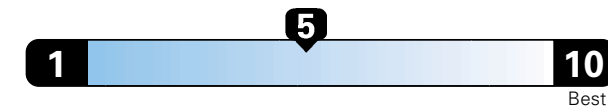

ALFA ROMEO GIULIA SPORT AWD

2019 MODEL YEAR

THIS VEHICLE IS MANUFACTURED TO MEET SPECIFIC UNITED STATES REQUIREMENTS. THIS VEHICLE IS NOT MANUFACTURED FOR SALE OR REGISTRATION OUTSIDE OF THE UNITED STATES.

MANUFACTURER'S SUGGESTED RETAIL PRICE OF THIS MODEL INCLUDING DEALER PREPARATION

Base Price: $40,295

ALFA GIULIA AWD
Exterior Color: Alfa Black Exterior Paint
Interior Color: Black / Red Interior Colors
Interior: Leather Seats
Engine: 2.0L 280HP Turbocharged I4 Engine
Transmission: 8-Speed Automatic Transmission

STANDARD EQUIPMENT (UNLESS REPLACED BY OPTIONAL EQUIPMENT)
FUNCTIONAL/SAFETY FEATURES

- Dual Advanced Front Airbags
- Supplemental Side-Curtain Front and Rear Airbags
- LATCH Ready Child Seat Anchor System
- Rear Back-Up Camera
- Rear Parking Assist Sensors
- Passive Entry / Keyless Go™
- Remote-Start System
- Stop / Start System
- Alfa DNA Drive Mode System
- Sport Suspension
- Carbon Fiber Drive Shaft
- Cruise Control
- Power Folding Heated Mirrors
- Rain-Sensitive Windshield Wipers
- Universal Garage-Door Opener
- Remote Trunk Lid Release

INTERIOR FEATURES

- 6.5-Inch AM / FM Radio with Bluetooth®
- Apple CarPlay®
- Google Android Auto™
- Bluetooth® Handsfree Phone and Audio
- Cluster 7.0-Inch TFT Color Display
- 8-Speaker Audio System
- USB Media Input Hub w/ Aux
- 12-Volt Center Console Power Outlet
- Leather-Wrapped Steering Wheel
- Steering Wheel Mounted Audio Controls
- Power Adjust 6-Way Driver Seat
- Power Adjust 6-Way Front Passenger Seat
- Power 4-Way Driver Lumbar Adjust
- Power 4-Way Passenger Lumbar Adjust
- Driver Seat Memory
- 40 / 20 / 40 Rear Seat with Ski Pass-Through
- Alfa Romeo Bright Door Sills
- Ambient Lighting Package
- Auto-Dimming Rear View Inside Mirror
- A/C Auto Temperature Control w/ Dual Zone Control
- Driver Side Instrument Panel Storage Bin