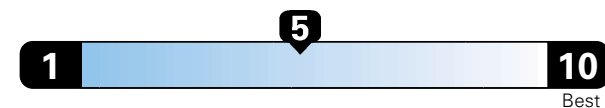

ALFA ROMEO GIULIA SPORT AWD

2019 MODEL YEAR

THIS VEHICLE IS MANUFACTURED TO MEET SPECIFIC UNITED STATES REQUIREMENTS. THIS VEHICLE IS NOT MANUFACTURED FOR SALE OR REGISTRATION OUTSIDE OF THE UNITED STATES.

MANUFACTURER'S SUGGESTED RETAIL PRICE OF THIS MODEL INCLUDING DEALER PREPARATION

Base Price: $40,295

ALFA GIULIA AWD
Exterior Color: Alfa Rosso (Red) Exterior Paint
Interior Color: Black Interior Color
Interior: Leather Seats
Engine: 2.0L 280HP Turbocharged I4 Engine
Transmission: 8-Speed Automatic Transmission
STANDARD EQUIPMENT (UNLESS REPLACED BY OPTIONAL EQUIPMENT)
FUNCTIONAL/SAFETY FEATURES

Dual Advanced Front Airbags
Supplemental Side-Curtain Front and Rear Airbags
LATCH Ready Child Seat Anchor System
Rear Back-Up Camera
Rear Parking Assist Sensors
Passive Entry / Keyless Go™
Remote-Start System
Stop / Start System
Alfa DNA Drive Mode System
Sport Suspension
Carbon Fiber Drive Shaft
Cruise Control
Power Folding Heated Mirrors
Rain-Sensitive Windshield Wipers
Universal Garage-Door Opener
Remote Trunk Lid Release

INTERIOR FEATURES
6.5-Inch AM / FM Radio with Bluetooth®
Apple CarPlay®
Google Android Auto™
Bluetooth® Handsfree Phone and Audio
Cluster 7.0-Inch TFT Color Display
8-Speaker Audio System
USB Media Input Hub w/ Aux
12-Volt Center Console Power Outlet
Leather-Wrapped Steering Wheel
Steering Wheel Mounted Audio Controls
Power Adjust 6-Way Driver Seat
Power Adjust 6-Way Front Passenger Seat
Power 4-Way Driver Lumbar Adjust
Power 4-Way Passenger Lumbar Adjust
Driver Seat Memory
40 / 20 / 40 Rear Seat with Ski Pass-Through
Alfa Romeo Bright Door Sills
Ambient Lighting Package
Auto-Dimming Rear View Inside Mirror
A/C Auto Temperature Control w/ Dual Zone Control
Driver Side Instrument Panel Storage Bin