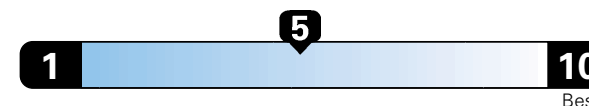

ALFA ROMEO GIULIA AWD

2019 MODEL YEAR

THIS VEHICLE IS MANUFACTURED TO MEET SPECIFIC UNITED STATES REQUIREMENTS. THIS VEHICLE IS NOT MANUFACTURED FOR SALE OR REGISTRATION OUTSIDE OF THE UNITED STATES.

MANUFACTURER'S SUGGESTED RETAIL PRICE OF THIS MODEL INCLUDING DEALER PREPARATION

Base Price: $40,195