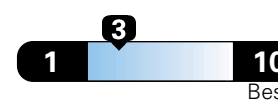

Smog Rating (tailpipe only)

This vehicle emits 348 grams CO2 per mile. The best emits 0 grams per mile (tailpipe only). Producing and distributing fuel also creates emissions; learn more at fuelconomy.gov.

Actual results will vary for many reasons, including driving conditions and how you drive and maintain your vehicle. The average new vehicle gets 27 MPG and cost $7,000 to fuel over 5 years. Cost estimates are based on 15,000 miles per year at $3.00 per gallon. MPGe is miles per gasoline gallon equivalent. Vehicle emissions are a significant cause of climate change and smog.

fuelconomy.gov

Calculate personalized estimates and compare vehicles

Smartphone QR Code™