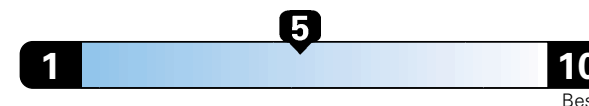

Annual fuel cost
\$1,750

Fuel Economy & Greenhouse Gas Rating (tailpipe only)

Smog Rating (tailpipe only)

This vehicle emits 348 grams CO2 per mile. The best emits 0 grams per mile (tailpipe only). Producing and distributing fuel also creates emissions; learn more at fuel economy.gov.