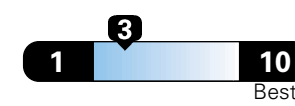

Annual fuel cost
\$1,750

Fuel Economy & Greenhouse Gas Rating (tailpipe only)

Smog Rating (tailpipe only)

This vehicle emits 348 grams CO2 per mile. The best emits 0 grams per mile (tailpipe only). Producing and distributing fuel also creates emissions; learn more at fuel economy.gov.