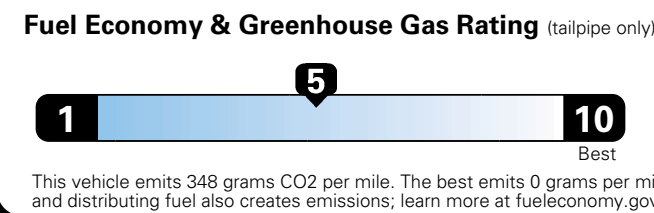

Base Price: \$40,195

ALFA GIULIA AWD
Exterior Color: Silverstone Gray Metallic Exterior Paint
Interior Color: Black / Red Interior Colors
Interior: Leather Seats
Engine: 2.0L 280HP Turbocharged I4 Engine
Transmission: 8-Speed Automatic Transmission
STANDARD EQUIPMENT (UNLESS REPLACED BY OPTIONAL EQUIPMENT)
FUNCTIONAL/SAFETY FEATURES

FCA US LLC

Fuel Economy and Environment

Gasoline Vehicle

Fuel Economy These estimates reflect new EPA methods beginning with 2017 models.
26 MPG combined city/hwy
23 city 31 highway
3.8 gallons per 100 miles
Midsize cars range from 14 to 136 MPGe. The best vehicle rates 136 MPGe.

You spend \$1,750 in fuel costs over 5 years compared to the average new vehicle.

Annual fuel cost \$1,750

Actual results will vary for many reasons, including driving conditions and how you drive and maintain your vehicle. The average new vehicle gets 27 MPG and cost \$7,000 to fuel over 5 years. Cost estimates are based on 15,000 miles per year at \$3.00 per gallon. MPGe is miles per gasoline gallon equivalent. Vehicle emissions are a significant cause of climate change and smog.
fueleconomy.gov
Calculate personalized estimates and compare vehicles