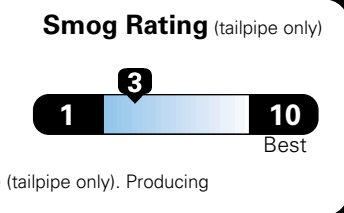

Actual results will vary for many reasons, including driving conditions and how you drive and maintain your vehicle. The average new vehicle gets 27 MPG and cost $7,000 to fuel over 5 years. Cost estimates are based on 15,000 miles per year at $3.00 per gallon. MPGe is miles per gasoline gallon equivalent. Vehicle emissions are a significant cause of climate change and smog.
fueleconomy.gov
Calculate personalized estimates and compare vehicles