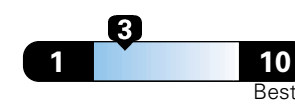

3.8 gallons per 100 miles

You spend
\$1,750
in fuel costs
over 5 years
compared to the
average new vehicle.

Annual fuel cost
\$1,750

Fuel Economy & Greenhouse Gas Rating (tailpipe only)

Smog Rating (tailpipe only)