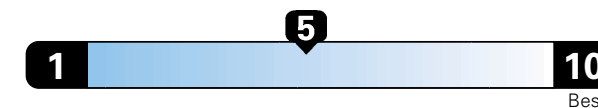

ALFA ROMEO GIULIA AWD

2019 MODEL YEAR

THIS VEHICLE IS MANUFACTURED TO MEET SPECIFIC UNITED STATES REQUIREMENTS. THIS VEHICLE IS NOT MANUFACTURED FOR SALE OR REGISTRATION OUTSIDE OF THE UNITED STATES.

MANUFACTURER'S SUGGESTED RETAIL PRICE OF THIS MODEL INCLUDING DEALER PREPARATION

Base Price: $40,195

ALFA GIULIA AWD
Exterior Color: Alfa Black Exterior Paint
Interior Color: Black / Red Interior Colors
Interior: Leather Seats
Engine: 2.0L 280HP Turbocharged I4 Engine
Transmission: 8-Speed Automatic Transmission
STANDARD EQUIPMENT (UNLESS REPLACED BY OPTIONAL EQUIPMENT)
FUNCTIONAL/SAFETY FEATURES

Dual Advanced Front Airbags
Supplemental Side-Curtain Front and Rear Airbags
LATCH Ready Child Seat Anchor System
Rear Back-Up Camera
Rear Parking Assist Sensors
Passive Entry / Keyless Go™
Remote-Start System
Stop / Start System
Alfa DNA Drive Mode System
Sport Suspension
Carbon Fiber Drive Shaft
Cruise Control
Power Folding Heated Mirrors
Rain-Sensitive Windshield Wipers
Universal Garage-Door Opener
Remote Trunk Lid Release

INTERIOR FEATURES
6.5-Inch AM / FM Radio with Bluetooth®
Apple CarPlay®
Google Android Auto™
Bluetooth® Handsfree Phone and Audio
Cluster 7.0-Inch TFT Color Display
8-Speaker Audio System
USB Media Input Hub w/ Aux
12-Volt Center Console Power Outlet
Leather-Wrapped Steering Wheel
Steering Wheel Mounted Audio Controls
Power Adjust 6-Way Driver Seat
Power Adjust 6-Way Front Passenger Seat
Power 4-Way Driver Lumbar Adjust
Power 4-Way Passenger Lumbar Adjust
Driver Seat Memory
40 / 20 / 40 Rear Seat with Ski Pass-Through
Alfa Romeo Bright Door Sills
Ambient Lighting Package
Auto-Dimming Rear View Inside Mirror
A/C Auto Temperature Control w/ Dual Zone Control
Driver Side Instrument Panel Storage Bin