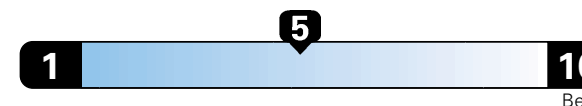

3.8 gallons per 100 miles

You spend **\$1,750** in fuel costs over 5 years compared to the average new vehicle.

Annual fuel cost **\$1,750**

Fuel Economy & Greenhouse Gas Rating (tailpipe only)

Smog Rating (tailpipe only)