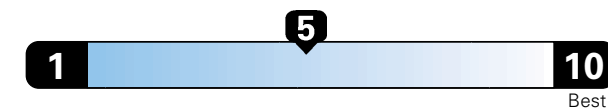

ALFA ROMEO GIULIA SPORT AWD

2019 MODEL YEAR

THIS VEHICLE IS MANUFACTURED TO MEET SPECIFIC UNITED STATES REQUIREMENTS. THIS VEHICLE IS NOT MANUFACTURED FOR SALE OR REGISTRATION OUTSIDE OF THE UNITED STATES.

MANUFACTURER'S SUGGESTED RETAIL PRICE OF THIS MODEL INCLUDING DEALER PREPARATION

Base Price: $40,195

ALFA GIULIA AWD
Exterior Color: Silverstone Gray Metallic Exterior Paint
Interior Color: Black Interior Color
Interior: Leather Seats
Engine: 2.0L 280HP Turbocharged I4 Engine
Transmission: 8-Speed Automatic Transmission

STANDARD EQUIPMENT (UNLESS REPLACED BY OPTIONAL EQUIPMENT)
FUNCTIONAL/SAFETY FEATURES

- Dual Advanced Front Airbags
- Supplemental Side-Curtain Front and Rear Airbags
- LATCH Ready Child Seat Anchor System
- Rear Back-Up Camera
- Rear Parking Assist Sensors
- Passive Entry / Keyless Go™
- Remote-Start System
- Stop / Start System
- Alfa DNA Drive Mode System
- Sport Suspension
- Carbon Fiber Drive Shaft
- Cruise Control
- Power Folding Heated Mirrors
- Rain-Sensitive Windshield Wipers
- Universal Garage-Door Opener
- Remote Trunk Lid Release

INTERIOR FEATURES

- 6.5-Inch AM / FM Radio with Bluetooth®
- Apple CarPlay®
- Google Android Auto™
- Bluetooth® Handsfree Phone and Audio
- Cluster 7.0-Inch TFT Color Display
- 8-Speaker Audio System
- USB Media Input Hub w/ Aux
- 12-Volt Center Console Power Outlet
- Leather-Wrapped Steering Wheel
- Steering Wheel Mounted Audio Controls
- Power Adjust 6-Way Driver Seat
- Power Adjust 6-Way Front Passenger Seat
- Power 4-Way Driver Lumbar Adjust
- Power 4-Way Passenger Lumbar Adjust
- Driver Seat Memory
- 40 / 20 / 40 Rear Seat with Ski Pass-Through
- Alfa Romeo Bright Door Sills
- Ambient Lighting Package
- Auto-Dimming Rear View Inside Mirror
- A/C Auto Temperature Control w/ Dual Zone Control
- Driver Side Instrument Panel Storage Bin