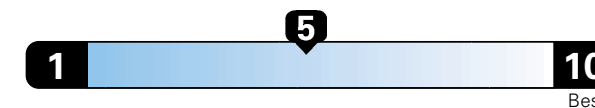

FCA US LLC

Fuel Economy and Environment

Gasoline Vehicle

Fuel Economy These estimates reflect new EPA methods beginning with 2017 models.

Midsized cars range from 14 to 136 MPGe. The best vehicle rates 136 MPGe.

You spend \$1,750 in fuel costs over 5 years compared to the average new vehicle.

Annual fuel cost \$1,750

Fuel Economy & Greenhouse Gas Rating (tailpipe only)

Smog Rating (tailpipe only)

This vehicle emits 348 grams CO2 per mile. The best emits 0 grams per mile (tailpipe only). Producing and distributing fuel also creates emissions; learn more at fuel economy.gov.