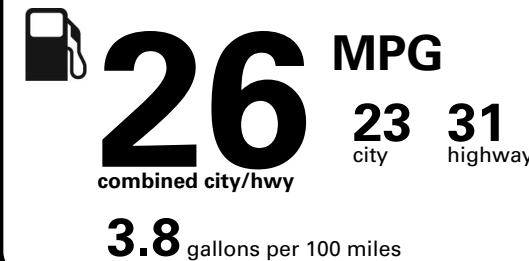

FCA US LLC

Fuel Economy and Environment

Gasoline Vehicle

Fuel Economy These estimates reflect new EPA methods beginning with 2017 models.

Midsized cars range from 14 to 136 MPGe. The best vehicle rates 136 MPGe.

You spend \$1,750 in fuel costs over 5 years compared to the average new vehicle.

Annual fuel cost \$1,750

Fuel Economy & Greenhouse Gas Rating (tailpipe only)

Smog Rating (tailpipe only)

This vehicle emits 348 grams CO2 per mile. The best emits 0 grams per mile (tailpipe only). Producing and distributing fuel also creates emissions; learn more at fuel economy.gov.