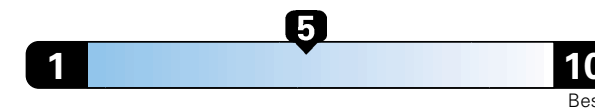

ALFA ROMEO GIULIA AWD

2019 MODEL YEAR

THIS VEHICLE IS MANUFACTURED TO MEET SPECIFIC UNITED STATES REQUIREMENTS. THIS VEHICLE IS NOT MANUFACTURED FOR SALE OR REGISTRATION OUTSIDE OF THE UNITED STATES.

MANUFACTURER'S SUGGESTED RETAIL PRICE OF THIS MODEL INCLUDING DEALER PREPARATION

Base Price: $40,195

ALFA GIULIA AWD
Exterior Color: Vulcano Black Metallic Exterior Paint
Interior Color: Black Interior Color
Interior: Leather Seats
Engine: 2.0L 280HP Turbocharged I4 Engine
Transmission: 8-Speed Automatic Transmission
STANDARD EQUIPMENT (UNLESS REPLACED BY OPTIONAL EQUIPMENT)
FUNCTIONAL/SAFETY FEATURES

Dual Advanced Front Airbags
Supplemental Side-Curtain Front and Rear Airbags
LATCH Ready Child Seat Anchor System
Rear Back-Up Camera
Rear Parking Assist Sensors
Passive Entry / Keyless Go™
Remote-Start System
Stop / Start System
Alfa DNA Drive Mode System
Sport Suspension
Carbon Fiber Drive Shaft
Cruise Control
Power Folding Heated Mirrors
Rain-Sensitive Windshield Wipers
Universal Garage-Door Opener
Remote Trunk Lid Release

INTERIOR FEATURES
6.5-Inch AM / FM Radio with Bluetooth®
Apple CarPlay®
Google Android Auto™
Bluetooth® Handsfree Phone and Audio
Cluster 7.0-Inch TFT Color Display
8-Speaker Audio System
USB Media Input Hub w/ Aux
12-Volt Center Console Power Outlet
Leather-Wrapped Steering Wheel
Steering Wheel Mounted Audio Controls
Power Adjust 6-Way Driver Seat
Power Adjust 6-Way Front Passenger Seat
Power 4-Way Driver Lumbar Adjust
Power 4-Way Passenger Lumbar Adjust
Driver Seat Memory
40 / 20 / 40 Rear Seat with Ski Pass-Through
Alfa Romeo Bright Door Sills
Ambient Lighting Package
Auto-Dimming Rear View Inside Mirror
A/C Auto Temperature Control w/ Dual Zone Control
Driver Side Instrument Panel Storage Bin