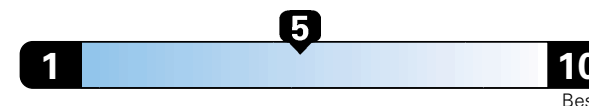

ALFA ROMEO GIULIA AWD

2019 MODEL YEAR

THIS VEHICLE IS MANUFACTURED TO MEET SPECIFIC UNITED STATES REQUIREMENTS. THIS VEHICLE IS NOT MANUFACTURED FOR SALE OR REGISTRATION OUTSIDE OF THE UNITED STATES.

MANUFACTURER'S SUGGESTED RETAIL PRICE OF THIS MODEL INCLUDING DEALER PREPARATION

Base Price: $40,195

ALFA GIULIA AWD
Exterior Color: Alfa White Exterior Paint
Interior Color: Black / Tan Interior Colors
Interior: Leather Seats
Engine: 2.0L 280HP Turbocharged I4 Engine
Transmission: 8-Speed Automatic Transmission
STANDARD EQUIPMENT (UNLESS REPLACED BY OPTIONAL EQUIPMENT)
FUNCTIONAL/SAFETY FEATURES

Dual Advanced Front Airbags
Supplemental Side-Curtain Front and Rear Airbags
LATCH Ready Child Seat Anchor System
Rear Back-Up Camera
Rear Parking Assist Sensors
Passive Entry / Keyless Go™
Remote-Start System
Stop / Start System
Alfa DNA Drive Mode System
Sport Suspension
Carbon Fiber Drive Shaft
Cruise Control
Power Folding Heated Mirrors
Rain-Sensitive Windshield Wipers
Universal Garage-Door Opener
Remote Trunk Lid Release

INTERIOR FEATURES
6.5-Inch AM / FM Radio with Bluetooth®
Apple CarPlay®
Google Android Auto™
Bluetooth® Handsfree Phone and Audio
Cluster 7.0-Inch TFT Color Display
8-Speaker Audio System
USB Media Input Hub w/ Aux
12-Volt Center Console Power Outlet
Leather-Wrapped Steering Wheel
Steering Wheel Mounted Audio Controls
Power Adjust 6-Way Driver Seat
Power Adjust 6-Way Front Passenger Seat
Power 4-Way Driver Lumbar Adjust
Power 4-Way Passenger Lumbar Adjust
Driver Seat Memory
40 / 20 / 40 Rear Seat with Ski Pass-Through
Alfa Romeo Bright Door Sills
Ambient Lighting Package
Auto-Dimming Rear View Inside Mirror
A/C Auto Temperature Control w/ Dual Zone Control
Driver Side Instrument Panel Storage Bin