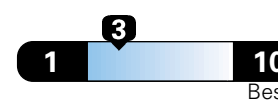

Smog Rating (tailpipe only)

This vehicle emits 348 grams CO2 per mile. The best emits 0 grams per mile (tailpipe only). Producing and distributing fuel also creates emissions; learn more at fueleconomy.gov.

Actual results will vary for many reasons, including driving conditions and how you drive and maintain your vehicle. The average new vehicle gets 27 MPG and cost $7,000 to fuel over 5 years. Cost estimates are based on 15,000 miles per year at $3.00 per gallon. MPGe is miles per gasoline gallon equivalent. Vehicle emissions are a significant cause of climate change and smog.

fueleconomy.gov

Calculate personalized estimates and compare vehicles