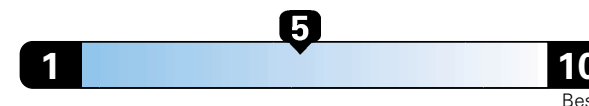

ALFA ROMEO GIULIA AWD

2019 MODEL YEAR

THIS VEHICLE IS MANUFACTURED TO MEET SPECIFIC UNITED STATES REQUIREMENTS. THIS VEHICLE IS NOT MANUFACTURED FOR SALE OR REGISTRATION OUTSIDE OF THE UNITED STATES.

MANUFACTURER'S SUGGESTED RETAIL PRICE OF THIS MODEL INCLUDING DEALER PREPARATION

Base Price: $40,195

ALFA GIULIA AWD
Exterior Color: Alfa Black Exterior Paint
Interior Color: Black / Tan Interior Colors
Interior: Leather Seats
Engine: 2.0L 280HP Turbocharged I4 Engine
Transmission: 8-Speed Automatic Transmission
STANDARD EQUIPMENT (UNLESS REPLACED BY OPTIONAL EQUIPMENT)
FUNCTIONAL/SAFETY FEATURES

Dual Advanced Front Airbags
Supplemental Side-Curtain Front and Rear Airbags
LATCH Ready Child Seat Anchor System
Rear Back-Up Camera
Rear Parking Assist Sensors
Passive Entry / Keyless Go™
Remote-Start System
Stop / Start System
Alfa DNA Drive Mode System
Sport Suspension
Carbon Fiber Drive Shaft
Cruise Control
Power Folding Heated Mirrors
Rain-Sensitive Windshield Wipers
Universal Garage-Door Opener
Remote Trunk Lid Release

INTERIOR FEATURES
6.5-Inch AM / FM Radio with Bluetooth®
Apple CarPlay®
Google Android Auto™
Bluetooth® Handsfree Phone and Audio
Cluster 7.0-Inch TFT Color Display
8-Speaker Audio System
USB Media Input Hub w/ Aux
12-Volt Center Console Power Outlet
Leather-Wrapped Steering Wheel
Steering Wheel Mounted Audio Controls
Power Adjust 6-Way Driver Seat
Power Adjust 6-Way Front Passenger Seat
Power 4-Way Driver Lumbar Adjust
Power 4-Way Passenger Lumbar Adjust
Driver Seat Memory
40 / 20 / 40 Rear Seat with Ski Pass-Through
Alfa Romeo Bright Door Sills
Ambient Lighting Package
Auto-Dimming Rear View Inside Mirror
A/C Auto Temperature Control w/ Dual Zone Control
Driver Side Instrument Panel Storage Bin