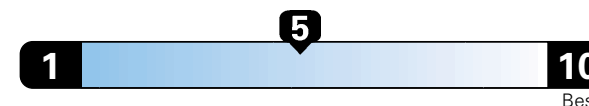

3.8 gallons per 100 miles

You spend
\$1,750
in fuel costs
over 5 years
compared to the
average new vehicle.

Annual fuel cost
\$1,750

Fuel Economy & Greenhouse Gas Rating (tailpipe only)

Smog Rating (tailpipe only)